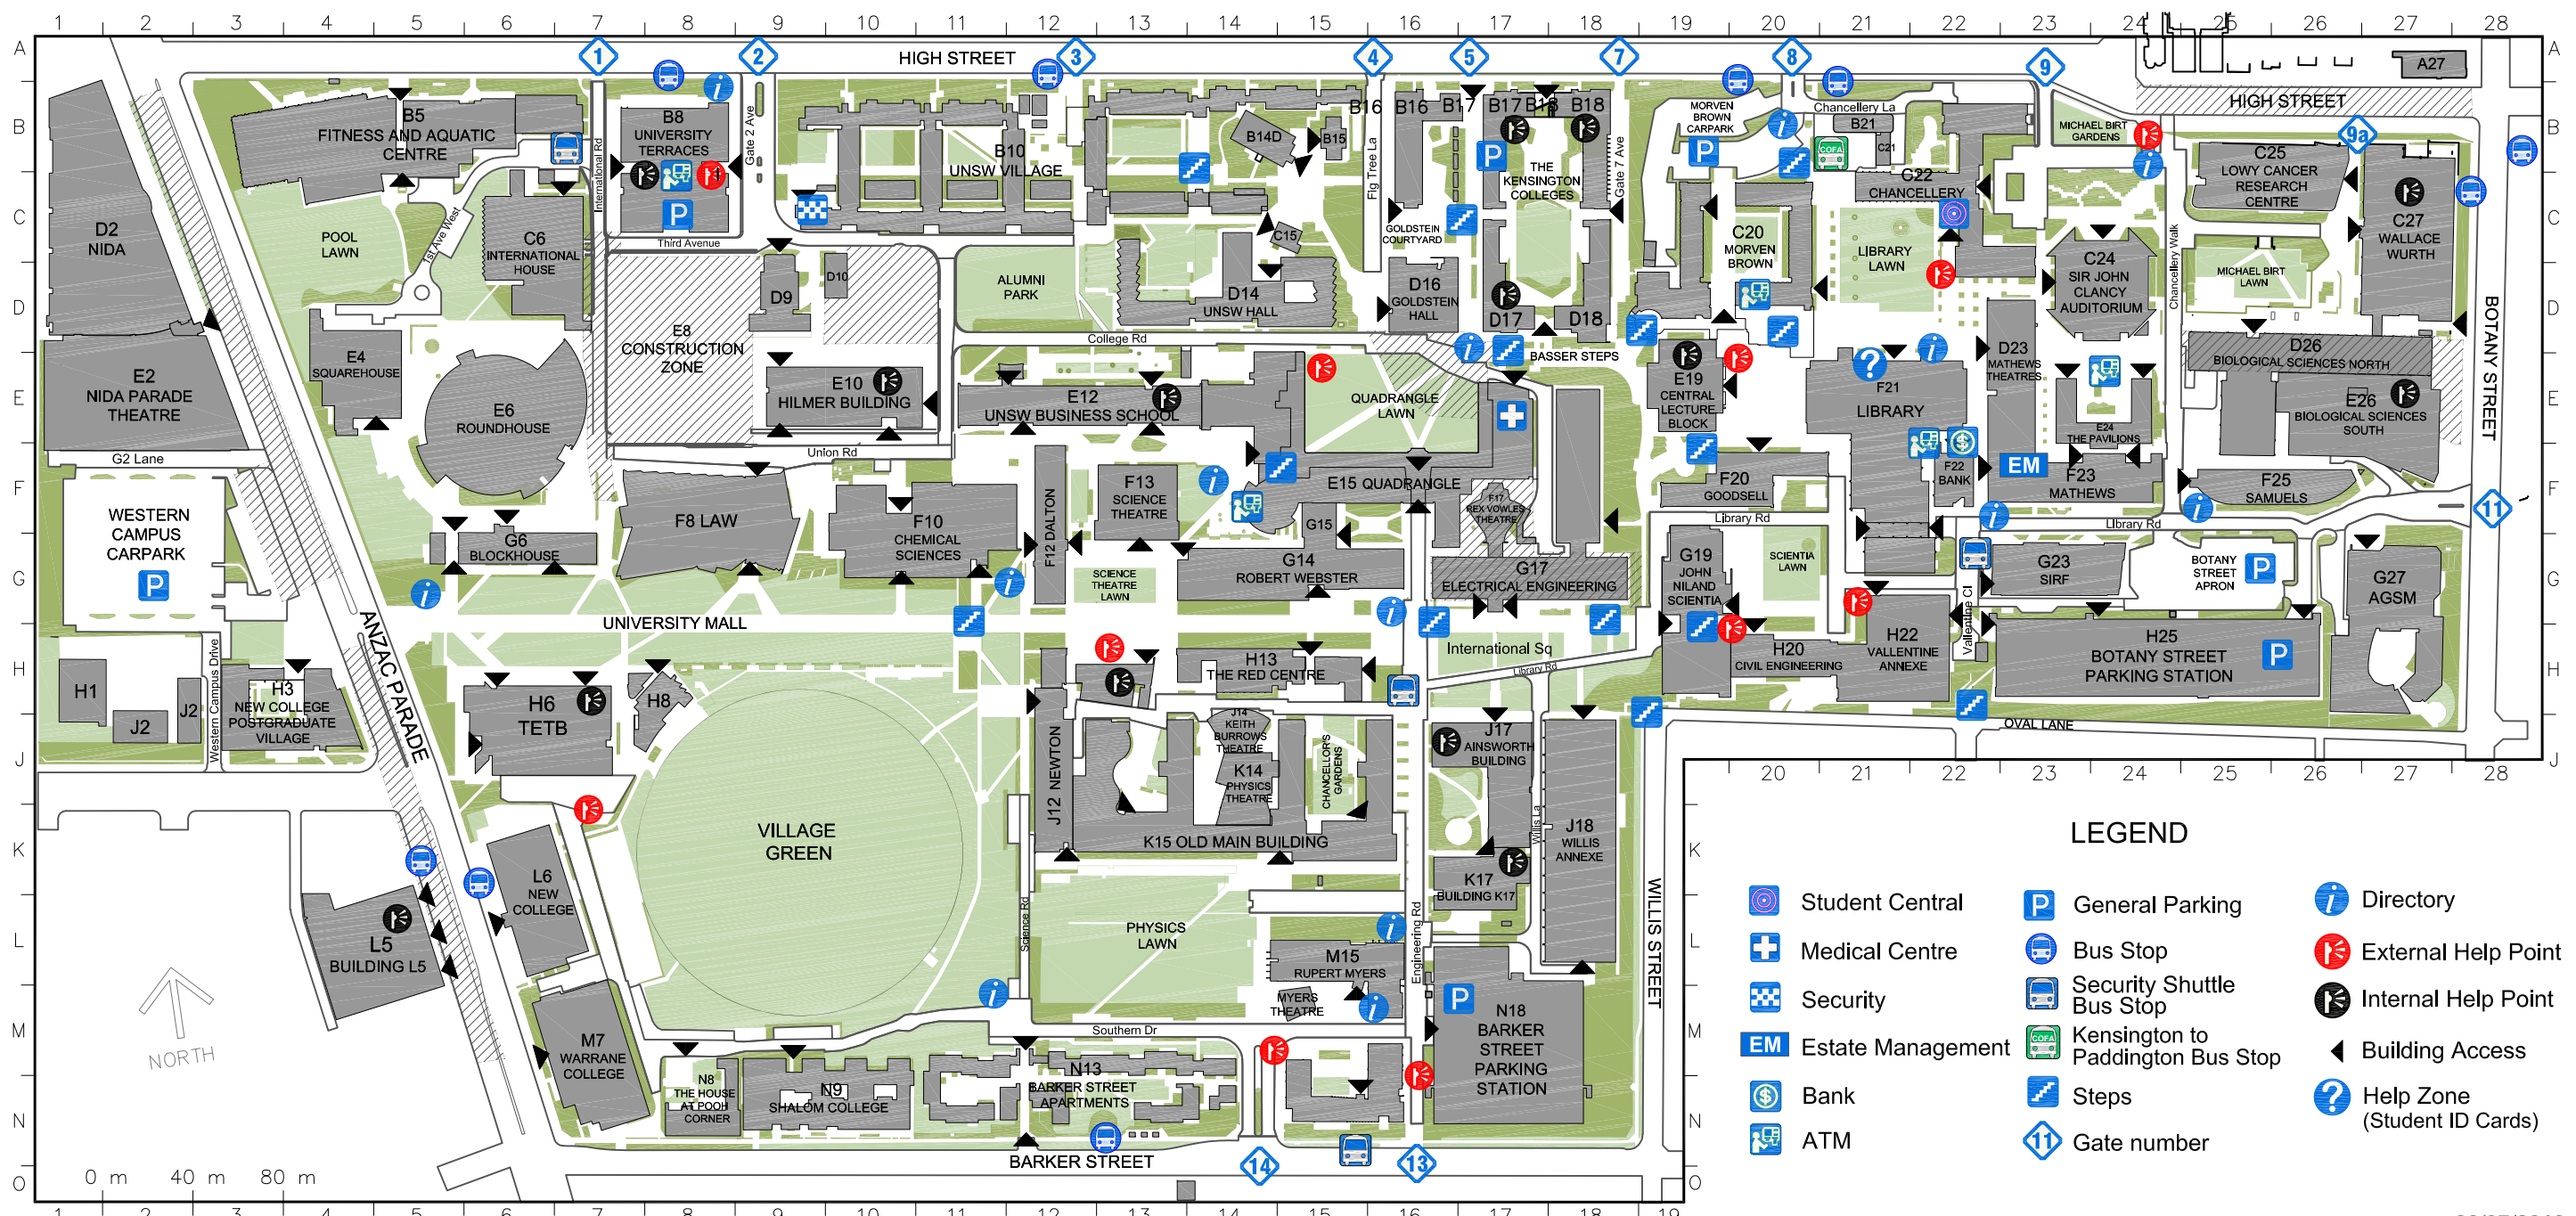

Kensington Campus

LEGEND

Student Central	General Parking	Directory
Medical Centre	Bus Stop	External Help Point
Security	Security Shuttle Bus Stop	Internal Help Point
Estate Management	Kensington to Paddington Bus Stop	Building Access
Bank	Steps	Help Zone (Student ID Cards)
ATM	Gate number	